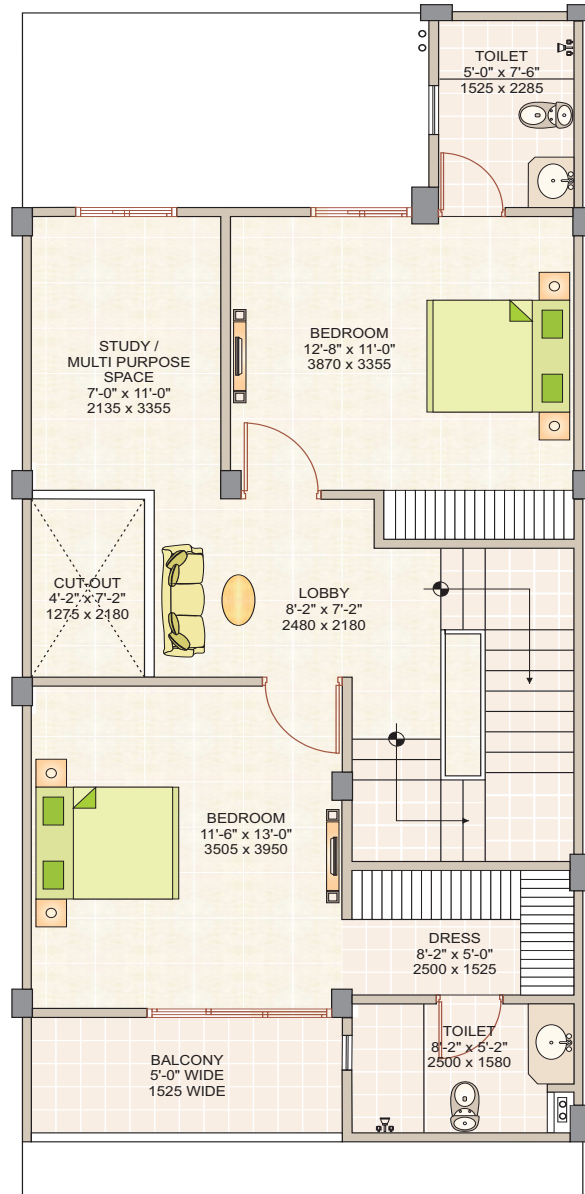

Lifestyle VILLA 3 Bed Rooms + Study + 3 Toilets

VILLA NO : V-01, 03, 05, 07, 10, 12, 14, 16, 18, 20

Carpet Area:
116.32 Sq. M. | 1252 Sq. Ft.

Exclusive Balcony/Verandah:
11.00 Sq. M. | 118 Sq. Ft.

Covered Area:
150.14 Sq. M. | 1616 Sq. Ft.

Super Built-Up Area:
157.93 Sq. M. | 1700 Sq. Ft.

Exclusive Terrace:
61.65 Sq. M. | 664 Sq. Ft.

GROUND FLOOR

FIRST FLOOR

TERRACE FLOOR

1 Sq. Mtr. = 10.76 Sq. Ft.

Lifestyle VILLA 3 Bed Rooms + Study + 3 Toilets

VILLA NO : V-02, 04, 06, 08, 09, 11, 13, 15, 17, 19

Carpet Area:
116.32 Sq. M. | 1252 Sq. Ft.

Exclusive Balcony/Verandah:
11.00 Sq. M. | 118 Sq. Ft.

Covered Area:
150.14 Sq. M. | 1616 Sq. Ft.

Super Built-Up Area:
157.93 Sq. M. | 1700 Sq. Ft.

Exclusive Terrace:
61.65 Sq. M. | 664 Sq. Ft.

GROUND FLOOR

FIRST FLOOR

TERRACE FLOOR

1 Sq. Mtr. = 10.76 Sq. Ft.