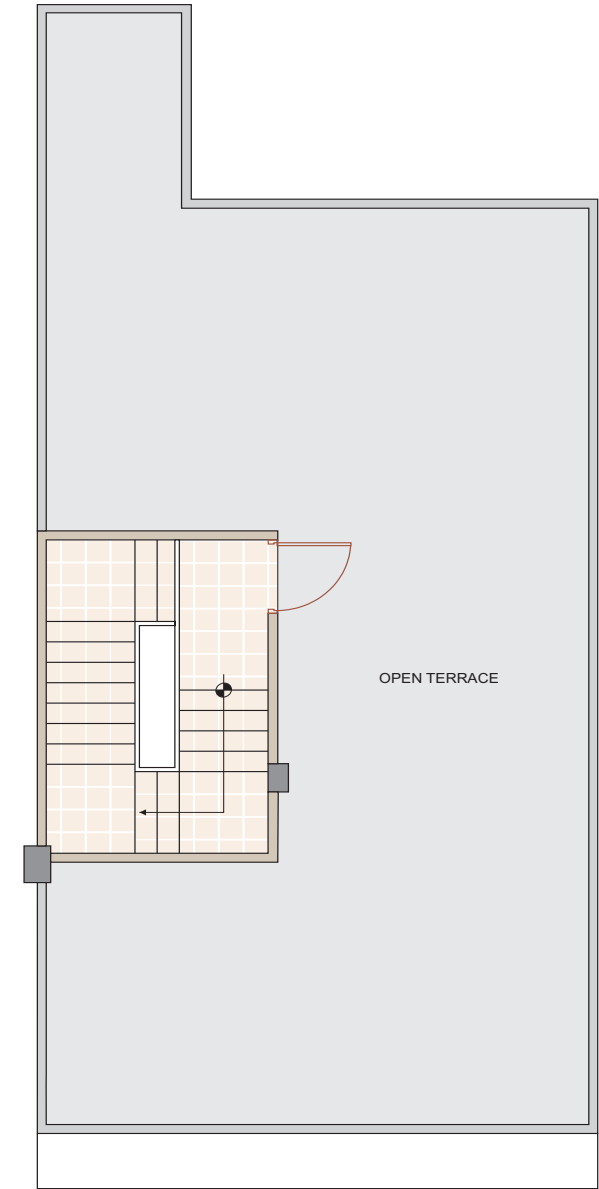

Lifestyle VILLA 3 Bed Rooms + Study + 3 Toilets

VILLA NO : V-01, 03, 05, 07, 10, 12, 14, 16, 18, 20

Carpet Area:
116.32 Sq. M. | 1252 Sq. Ft.

Exclusive Balcony/Verandah:
11.00 Sq. M. | 118 Sq. Ft.

Covered Area:
150.14 Sq. M. | 1616 Sq. Ft.

Super Built-Up Area:
157.93 Sq. M. | 1700 Sq. Ft.

Exclusive Terrace:
61.65 Sq. M. | 664 Sq. Ft.

GROUND FLOOR

FIRST FLOOR

TERRACE FLOOR

1 Sq. Mtr. = 10.76 Sq. Ft.

Lifestyle VILLA 3 Bed Rooms + Study + 3 Toilets

VILLA NO : V-02, 04, 06, 08, 09, 11, 13, 15, 17, 19

Carpet Area:
116.32 Sq. M. | 1252 Sq. Ft.

Exclusive Balcony/Verandah:
11.00 Sq. M. | 118 Sq. Ft.

Covered Area:
150.14 Sq. M. | 1616 Sq. Ft.

Super Built-Up Area:
157.93 Sq. M. | 1700 Sq. Ft.

Exclusive Terrace:
61.65 Sq. M. | 664 Sq. Ft.

GROUND FLOOR

FIRST FLOOR

TERRACE FLOOR

1 Sq. Mtr. = 10.76 Sq. Ft.