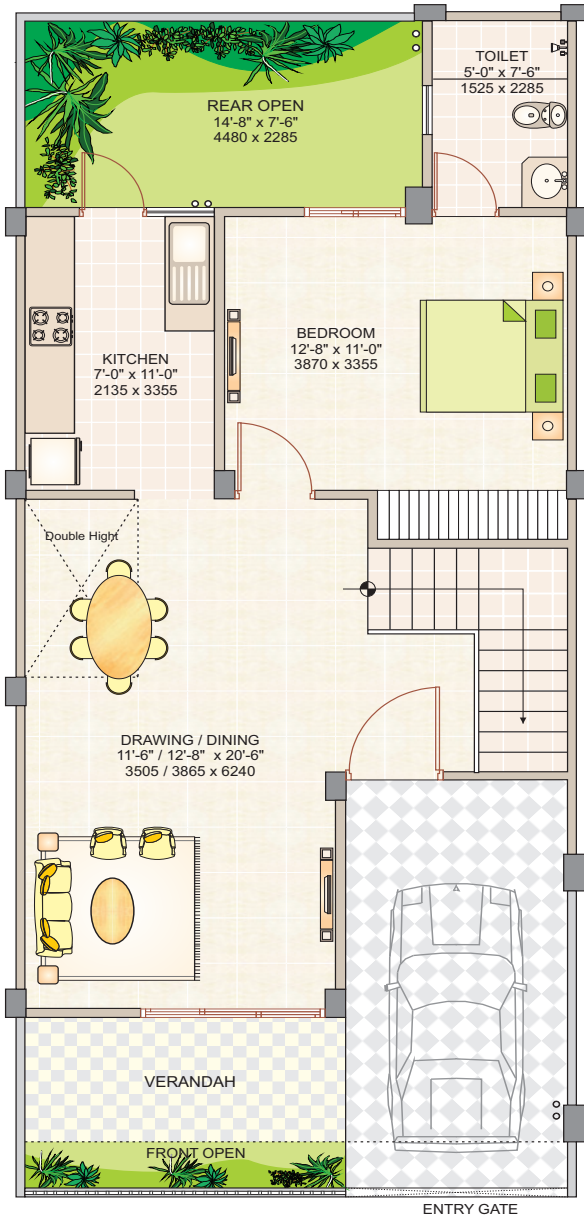

Lifestyle VILLA 3 Bed Rooms + Study + 3 Toilets

VILLA NO : V-01, 03, 05, 07, 10, 12, 14, 16, 18, 20

Carpet Area:
116.32 Sq. M. | 1252 Sq. Ft.

Exclusive Balcony/Verandah:
11.00 Sq. M. | 118 Sq. Ft.

Covered Area:
150.14 Sq. M. | 1616 Sq. Ft.

Super Built-Up Area:
157.93 Sq. M. | 1700 Sq. Ft.

Exclusive Terrace:
61.65 Sq. M. | 664 Sq. Ft.

GROUND FLOOR

FIRST FLOOR

TERRACE FLOOR

1 Sq. Mtr. = 10.76 Sq. Ft.

Lifestyle VILLA 3 Bed Rooms + Study + 3 Toilets

VILLA NO : V-02, 04, 06, 08, 09, 11, 13, 15, 17, 19

Carpet Area:
116.32 Sq. M. | 1252 Sq. Ft.

Exclusive Balcony/Verandah:
11.00 Sq. M. | 118 Sq. Ft.

Covered Area:
150.14 Sq. M. | 1616 Sq. Ft.

Super Built-Up Area:
157.93 Sq. M. | 1700 Sq. Ft.

Exclusive Terrace:
61.65 Sq. M. | 664 Sq. Ft.

GROUND FLOOR

FIRST FLOOR

TERRACE FLOOR

1 Sq. Mtr. = 10.76 Sq. Ft.