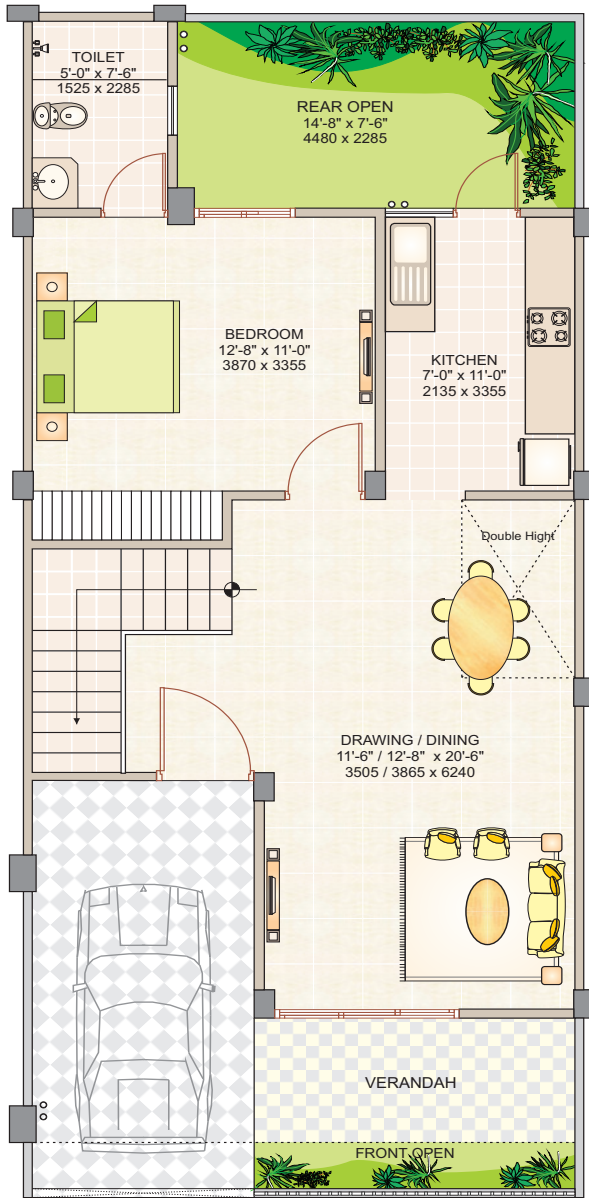

Lifestyle VILLA 3 Bed Rooms + Study + 3 Toilets

VILLA NO : V-01, 03, 05, 07, 10, 12, 14, 16, 18, 20

Carpet Area:
116.32 Sq. M. | 1252 Sq. Ft.

Exclusive Balcony/Verandah:
11.00 Sq. M. | 118 Sq. Ft.

Covered Area:
150.14 Sq. M. | 1616 Sq. Ft.

Super Built-Up Area:
157.93 Sq. M. | 1700 Sq. Ft.

Exclusive Terrace:
61.65 Sq. M. | 664 Sq. Ft.

GROUND FLOOR

FIRST FLOOR

TERRACE FLOOR

1 Sq. Mtr. = 10.76 Sq. Ft.

Lifestyle VILLA 3 Bed Rooms + Study + 3 Toilets

VILLA NO : V-02, 04, 06, 08, 09, 11, 13, 15, 17, 19

Carpet Area:
116.32 Sq. M. | 1252 Sq. Ft.

Exclusive Balcony/Verandah:
11.00 Sq. M. | 118 Sq. Ft.

Covered Area:
150.14 Sq. M. | 1616 Sq. Ft.

Super Built-Up Area:
157.93 Sq. M. | 1700 Sq. Ft.

Exclusive Terrace:
61.65 Sq. M. | 664 Sq. Ft.

GROUND FLOOR

FIRST FLOOR

TERRACE FLOOR

1 Sq. Mtr. = 10.76 Sq. Ft.