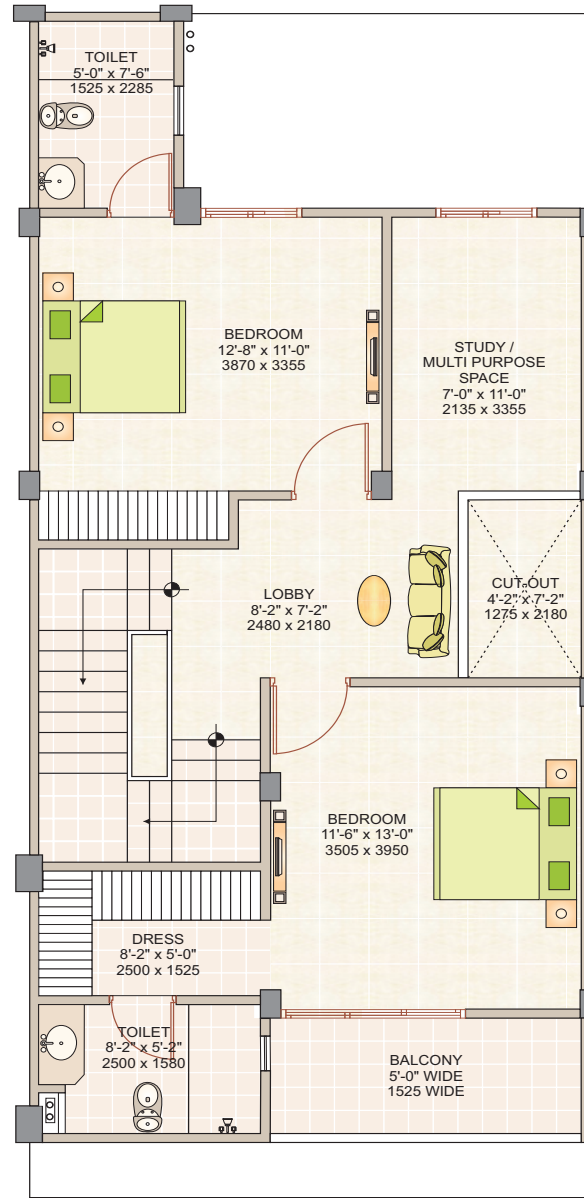

Lifestyle VILLA 3 Bed Rooms + Study + 3 Toilets

VILLA NO : V-01, 03, 05, 07, 10, 12, 14, 16, 18, 20

Carpet Area:
116.32 Sq. M. | 1252 Sq. Ft.

Exclusive Balcony/Verandah:
11.00 Sq. M. | 118 Sq. Ft.

Covered Area:
150.14 Sq. M. | 1616 Sq. Ft.

Super Built-Up Area:
157.93 Sq. M. | 1700 Sq. Ft.

Exclusive Terrace:
61.65 Sq. M. | 664 Sq. Ft.

GROUND FLOOR

FIRST FLOOR

TERRACE FLOOR

1 Sq. Mtr. = 10.76 Sq. Ft.

Lifestyle VILLA 3 Bed Rooms + Study + 3 Toilets

VILLA NO : V-02, 04, 06, 08, 09, 11, 13, 15, 17, 19

Carpet Area:
116.32 Sq. M. | 1252 Sq. Ft.

Exclusive Balcony/Verandah:
11.00 Sq. M. | 118 Sq. Ft.

Covered Area:
150.14 Sq. M. | 1616 Sq. Ft.

Super Built-Up Area:
157.93 Sq. M. | 1700 Sq. Ft.

Exclusive Terrace:
61.65 Sq. M. | 664 Sq. Ft.

GROUND FLOOR

FIRST FLOOR

TERRACE FLOOR

1 Sq. Mtr. = 10.76 Sq. Ft.