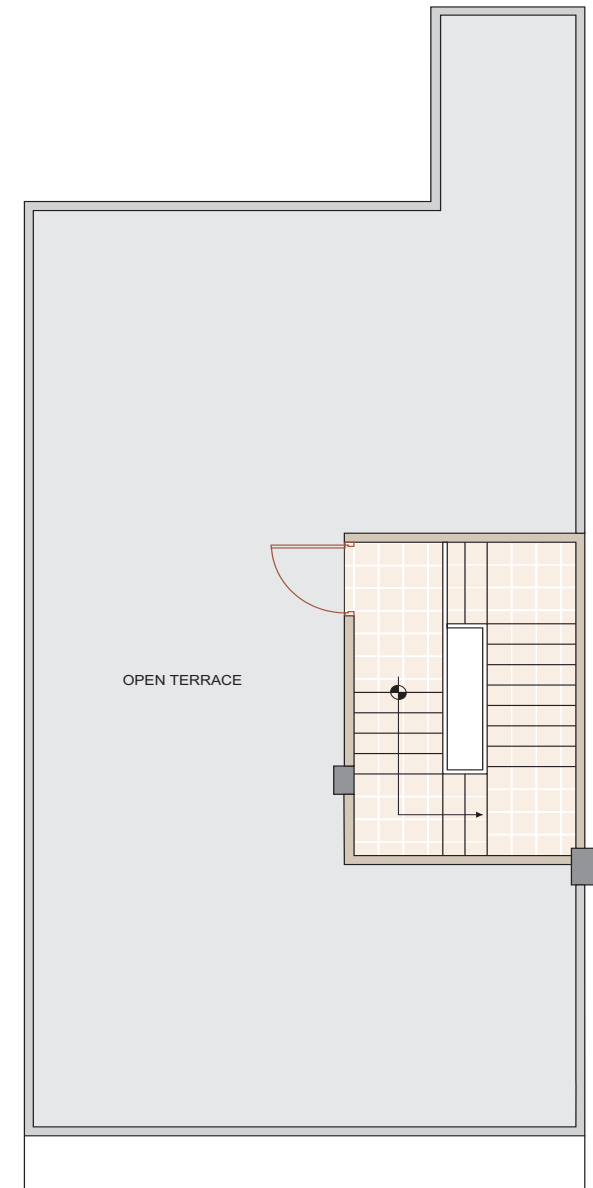

Lifestyle VILLA 3 Bed Rooms + Study + 3 Toilets

VILLA NO : V-01, 03, 05, 07, 10, 12, 14, 16, 18, 20

Carpet Area:
116.32 Sq. M. | 1252 Sq. Ft.

Exclusive Balcony/Verandah:
11.00 Sq. M. | 118 Sq. Ft.

Covered Area:
150.14 Sq. M. | 1616 Sq. Ft.

Super Built-Up Area:
157.93 Sq. M. | 1700 Sq. Ft.

Exclusive Terrace:
61.65 Sq. M. | 664 Sq. Ft.

GROUND FLOOR

FIRST FLOOR

TERRACE FLOOR

1 Sq. Mtr. = 10.76 Sq. Ft.

Lifestyle VILLA 3 Bed Rooms + Study + 3 Toilets

VILLA NO : V-02, 04, 06, 08, 09, 11, 13, 15, 17, 19

Carpet Area:
116.32 Sq. M. | 1252 Sq. Ft.

Exclusive Balcony/Verandah:
11.00 Sq. M. | 118 Sq. Ft.

Covered Area:
150.14 Sq. M. | 1616 Sq. Ft.

Super Built-Up Area:
157.93 Sq. M. | 1700 Sq. Ft.

Exclusive Terrace:
61.65 Sq. M. | 664 Sq. Ft.

GROUND FLOOR

FIRST FLOOR

TERRACE FLOOR

1 Sq. Mtr. = 10.76 Sq. Ft.